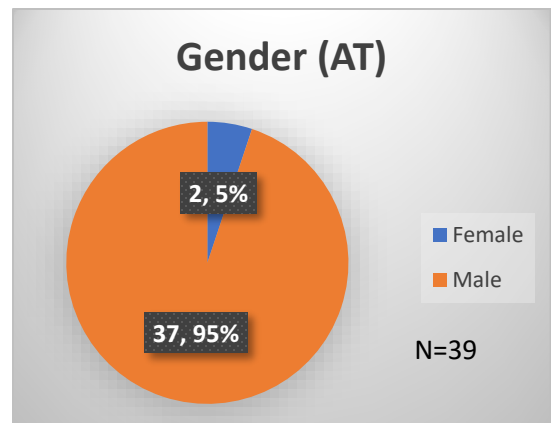

Daily Data Dashboard – February 2, 2023

Demographics for JTDC Population

Thursday Morning Midnight Count

Total # of probation Involved youth¹: 1,079

¹ Probation Active: Any youth who is pending sentencing with an active social history, has been formally placed on probation or supervision with Cook County Juvenile Probation on the date of the report.

*Age, Gender and Race for Criminal Court population (N=1) is not represented in this report.

Data sources: cFive Supervisor – Probation Population and RMIS – JTDC Population

Daily Data Dashboard – February 2, 2023
Demographics for JTDC Population
Thursday Morning Midnight Count