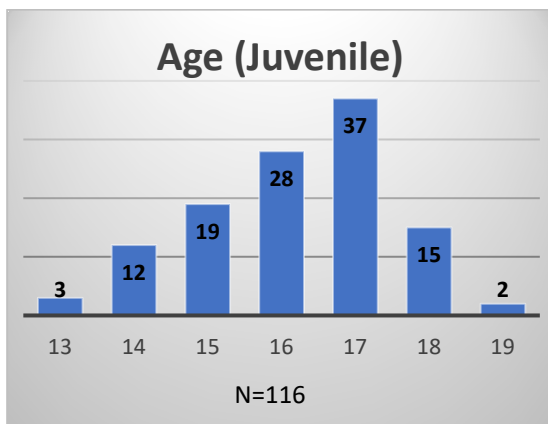

Daily Data Dashboard – February 2, 2023

Demographics for JTDC Population

Thursday Morning Midnight Count

Total # of probation Involved youth¹: 1,079

¹ Probation Active: Any youth who is pending sentencing with an active social history, has been formally placed on probation or supervision with Cook County Juvenile Probation on the date of the report.

*Age, Gender and Race for Criminal Court population (N=1) is not represented in this report.

Data sources: cFive Supervisor – Probation Population and RMIS – JTDC Population

Daily Data Dashboard – February 2, 2023
Demographics for JTDC Population
Thursday Morning Midnight Count