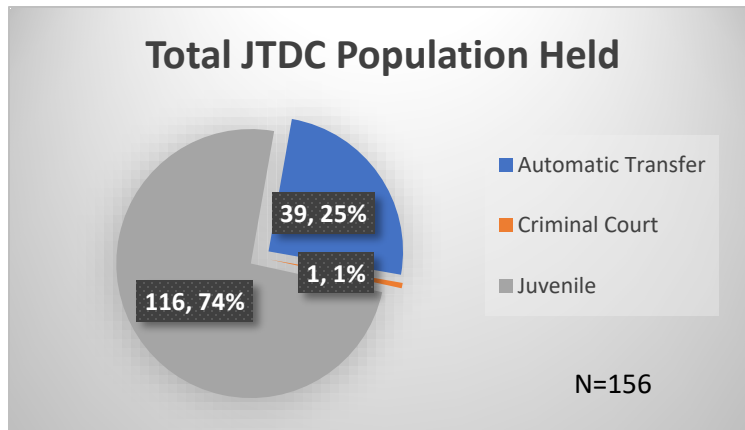

Daily Data Dashboard – February 2, 2023

Demographics for JTDC Population

Thursday Morning Midnight Count

Total # of probation Involved youth¹: 1,079

¹ Probation Active: Any youth who is pending sentencing with an active social history, has been formally placed on probation or supervision with Cook County Juvenile Probation on the date of the report.

*Age, Gender and Race for Criminal Court population (N=1) is not represented in this report.

Data sources: cFive Supervisor – Probation Population and RMIS – JTDC Population

Daily Data Dashboard – February 2, 2023
Demographics for JTDC Population
Thursday Morning Midnight Count