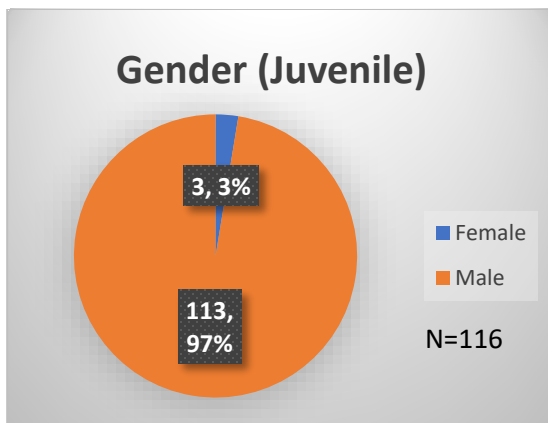

Daily Data Dashboard – February 2, 2023

Demographics for JTDC Population

Thursday Morning Midnight Count

Total # of probation Involved youth¹: 1,079

¹ Probation Active: Any youth who is pending sentencing with an active social history, has been formally placed on probation or supervision with Cook County Juvenile Probation on the date of the report.

*Age, Gender and Race for Criminal Court population (N=1) is not represented in this report.

Data sources: cFive Supervisor – Probation Population and RMIS – JTDC Population

Daily Data Dashboard – February 2, 2023
Demographics for JTDC Population
Thursday Morning Midnight Count