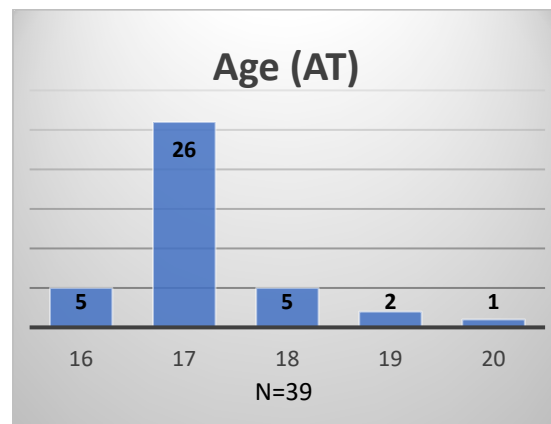

Daily Data Dashboard – February 2, 2023

Demographics for JTDC Population

Thursday Morning Midnight Count

Total # of probation Involved youth¹: 1,079

¹ Probation Active: Any youth who is pending sentencing with an active social history, has been formally placed on probation or supervision with Cook County Juvenile Probation on the date of the report.

*Age, Gender and Race for Criminal Court population (N=1) is not represented in this report.

Data sources: cFive Supervisor – Probation Population and RMIS – JTDC Population

Daily Data Dashboard – February 2, 2023
Demographics for JTDC Population
Thursday Morning Midnight Count